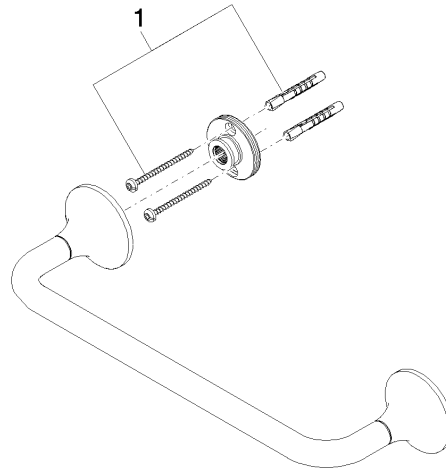

83 030 809

- gauge 300 mm
- width 360mm
- height 60 mm
- rosette Ø 60 mm
- 98mm projection

	Chrome	83 030 809-00
	Brushed Platinum	83 030 809-06
	Platinum	83 030 809-08
	Dark Chrome	83 030 809-19
	Brushed Durabronze (23kt Gold)	83 030 809-28
	Brushed Bronze	83 030 809-42
	Brushed Champagne (22kt Gold)	83 030 809-46
	Champagne (22kt Gold)	83 030 809-47
	Brushed Dark Platinum	83 030 809-99

83 030 809

mm [inches]

83 030 809

Parts for other finishes can be found here: Brushed Platinum

Spare parts list

No.	Item Number	Name	Quantity used	Delivery time
1	05 30 31 025 00 90	fixing set	1	2